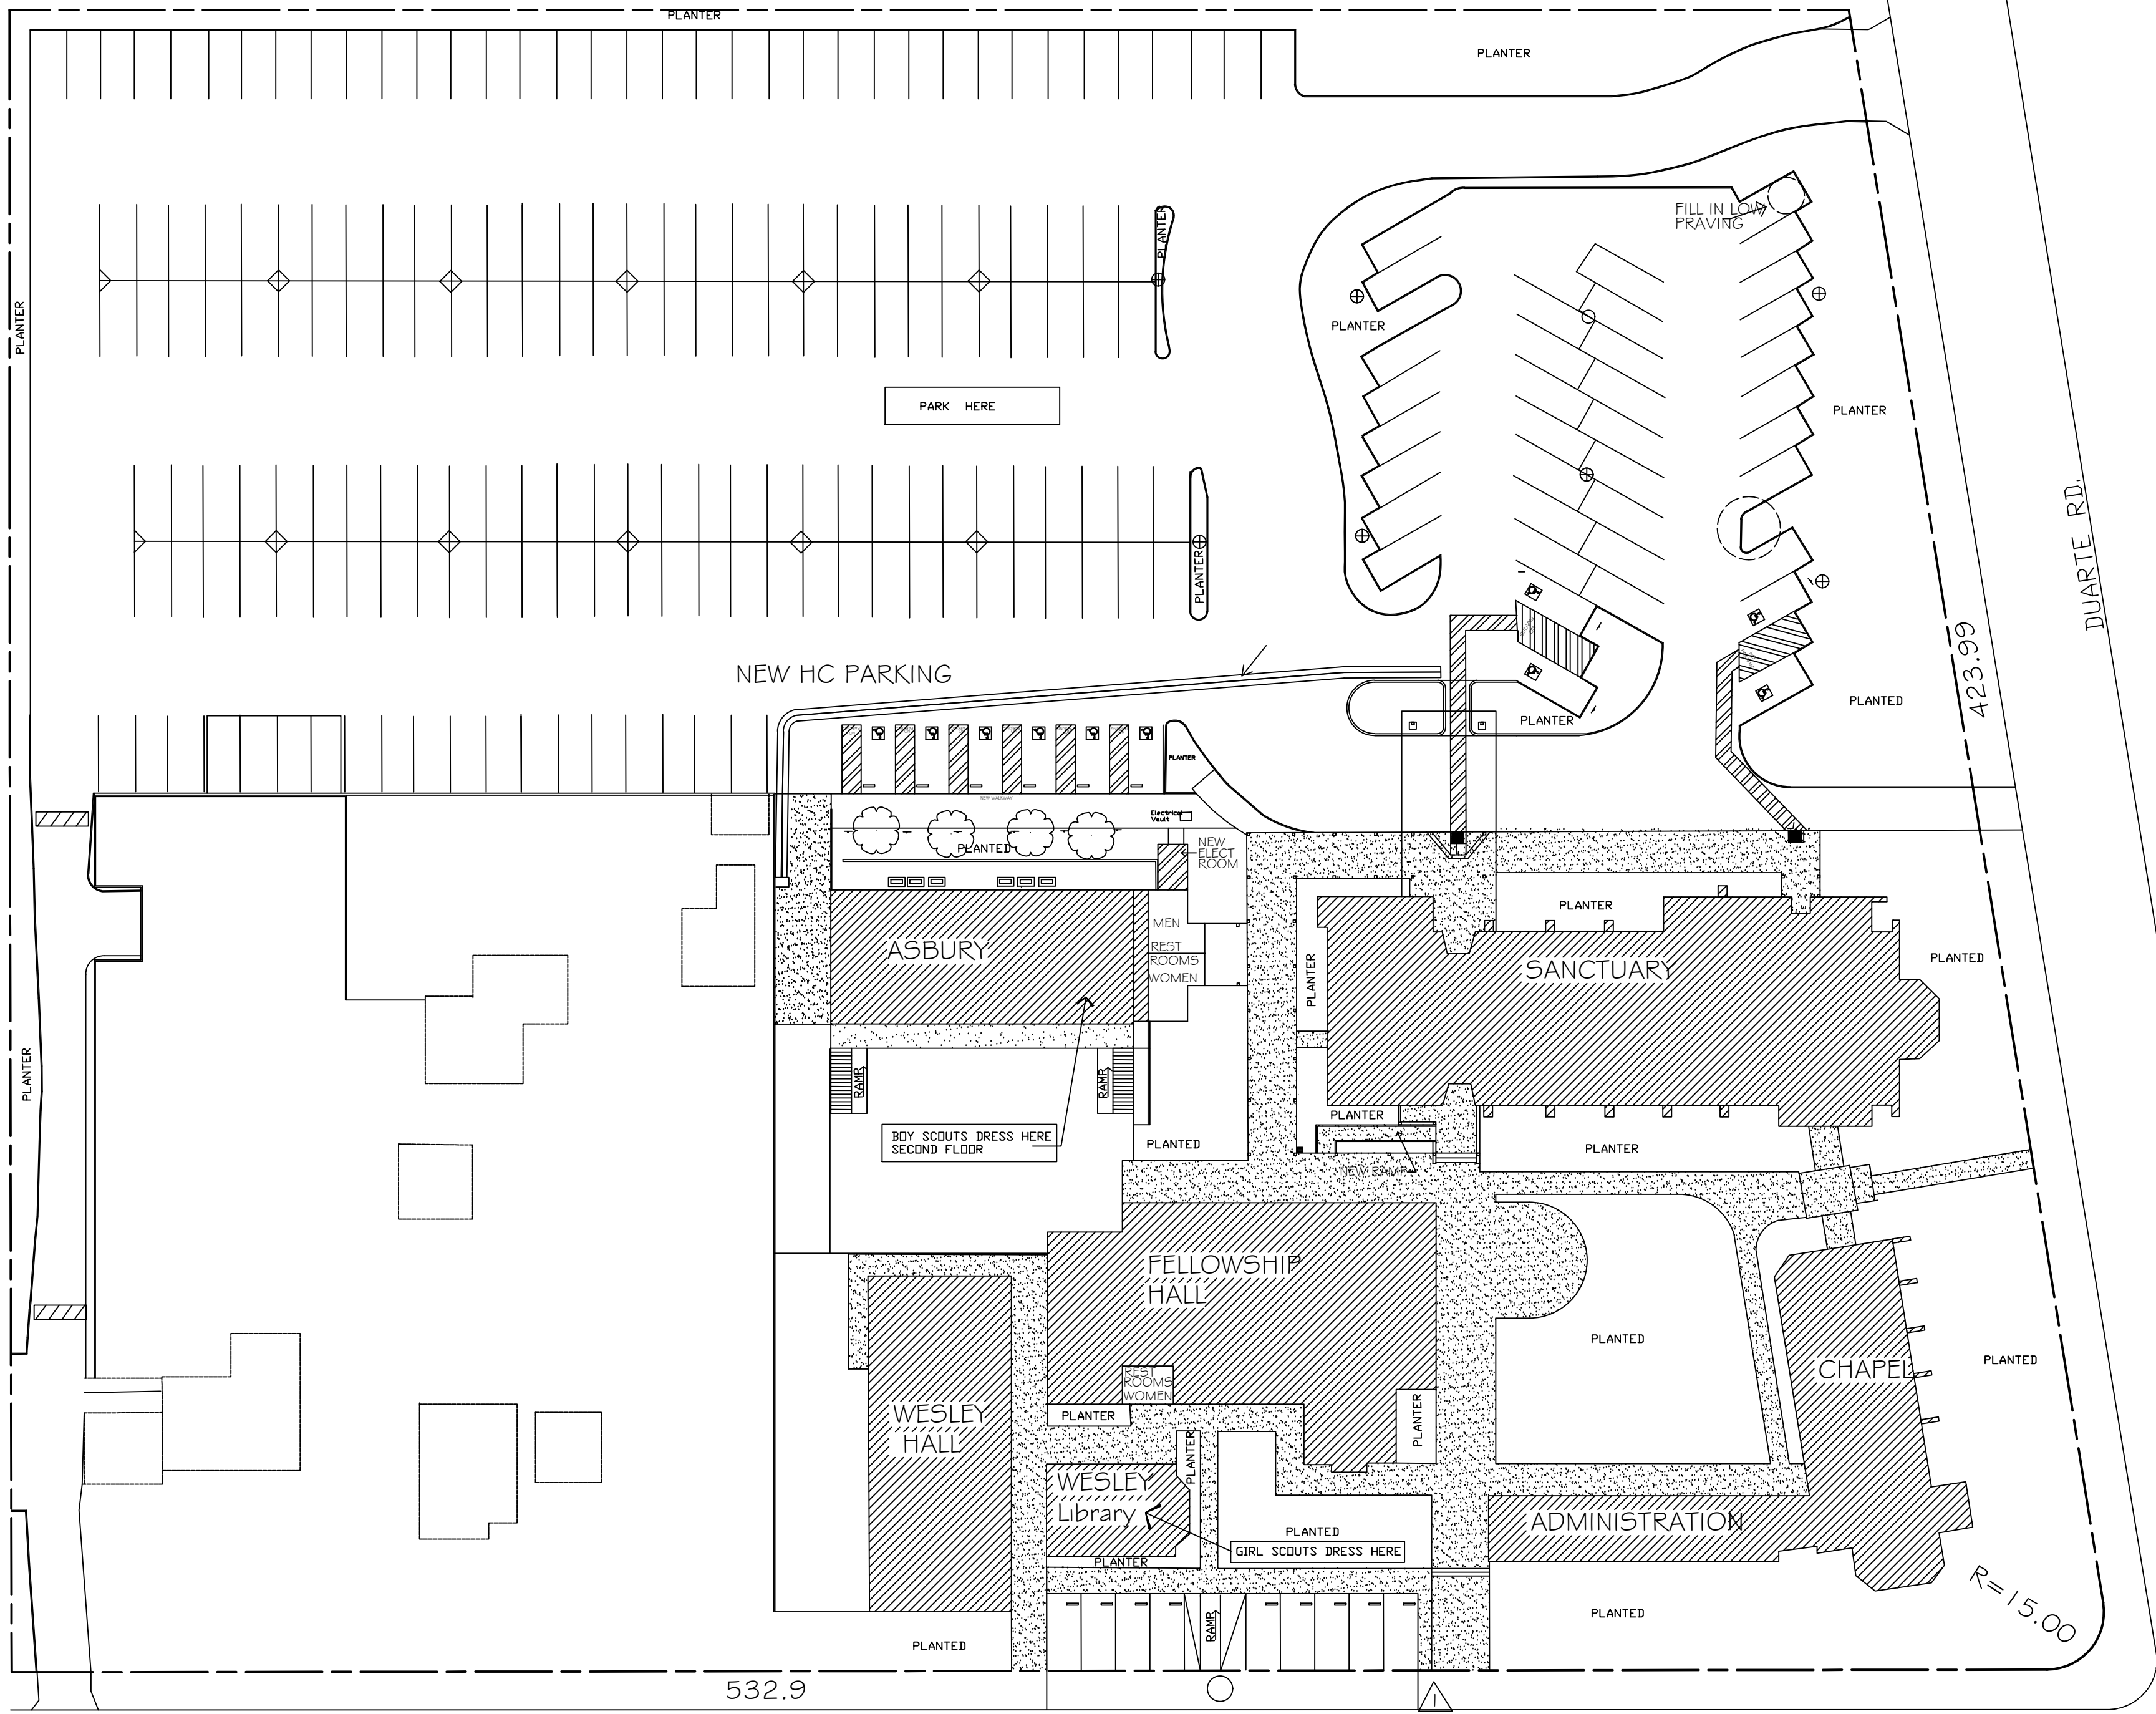

481.11

436.00

423.99

NEW HC PARKING

PARK HERE

FILL IN LOW PAVING

DUARTE RD.

R=15.00

532.9

HOLLY AVE.

# SITE PLAN

1/32" = 1'-0"